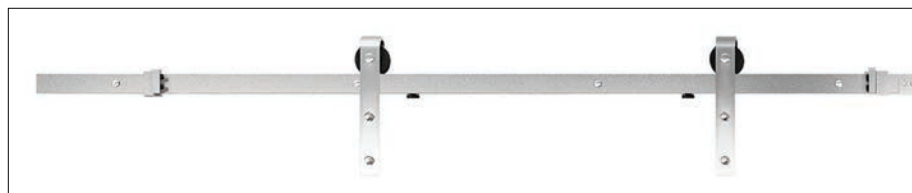

Satin Nickel