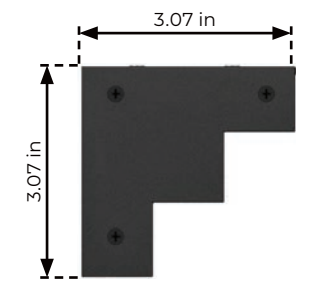

Black Corner Door Protector

Product ID# WDH CP