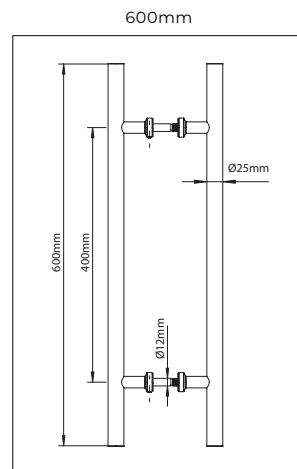

Glossy Black Handle  
23.622" (600mm)  
**Product ID# WDH TY2.070.030.30**

Stainless Steel Handle  
19.685" (500mm)  
**Product ID# WDH TY2.070.021.92**

Stainless Steel Handle  
23.622" (600mm)  
**Product ID# WDH TY2.070.030.92**