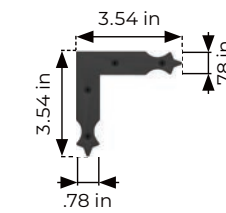

Product ID# WDH DB-90