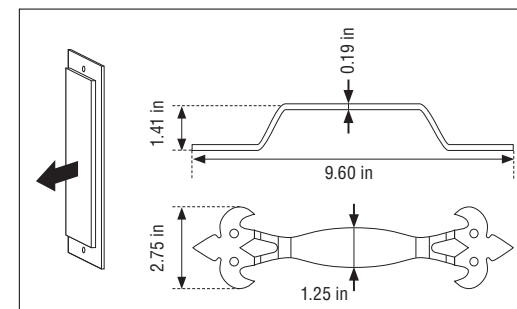

Handle 2
Powder Coated Black
Product ID# WDH TY2.070.155PC

Glossy Black
Product ID# WDH TY2.070.155BG