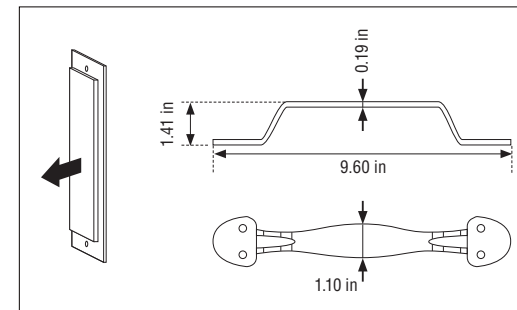

Handles

Powder Coated Black

Glossy Black

Handle 1
Powder Coated Black
Product id# WDH TY2.070.157PC

Glossy Black
Product ID# WDH TY2.070.157BG

Powder Coated Black