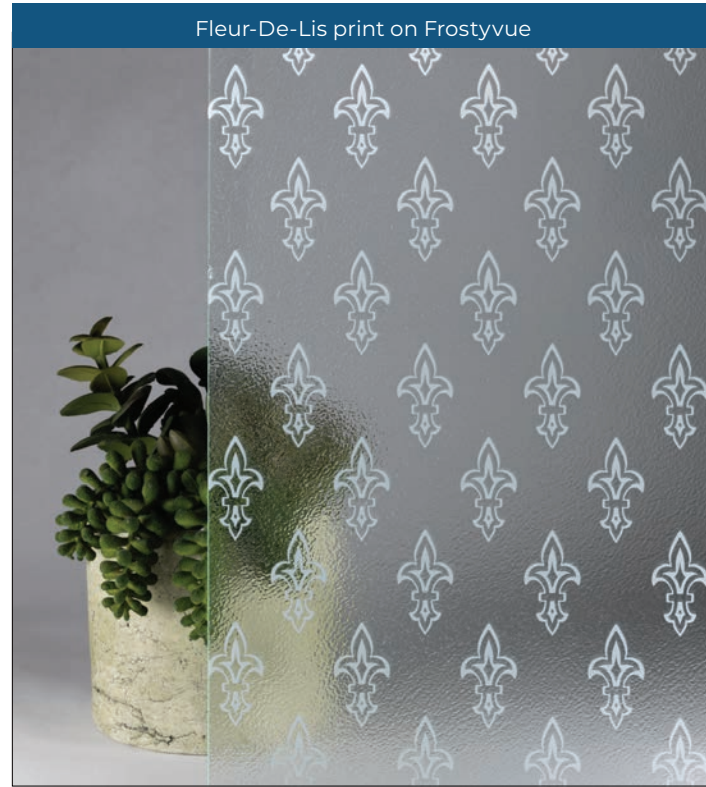

Bevel King is proud to offer a large variety of printed glass options through Hollander Digital Glass printing capabilities. Choose from the following options or follow the QR code to view many more options online.

Scan QR code to explore many more printed glass options online.