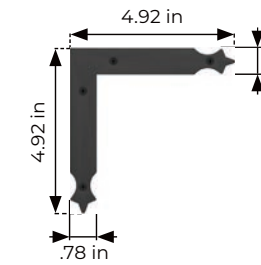

Product ID# WDH DB-125