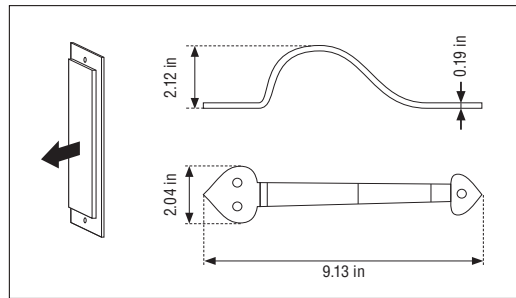

Handles

Powder Coated Black

Glossy Black

Handle 3
Powder Coated Black
Product id# WDH TY2.070.158PC
Glossy Black
Product ID# WDH TY2.070.158BG

Powder Coated Black