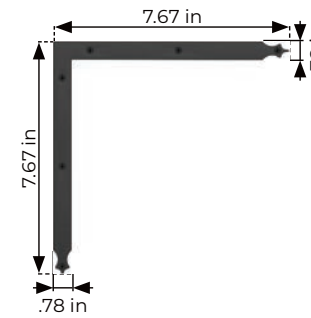

Decorative Brackets

Product ID# WDH DB-195