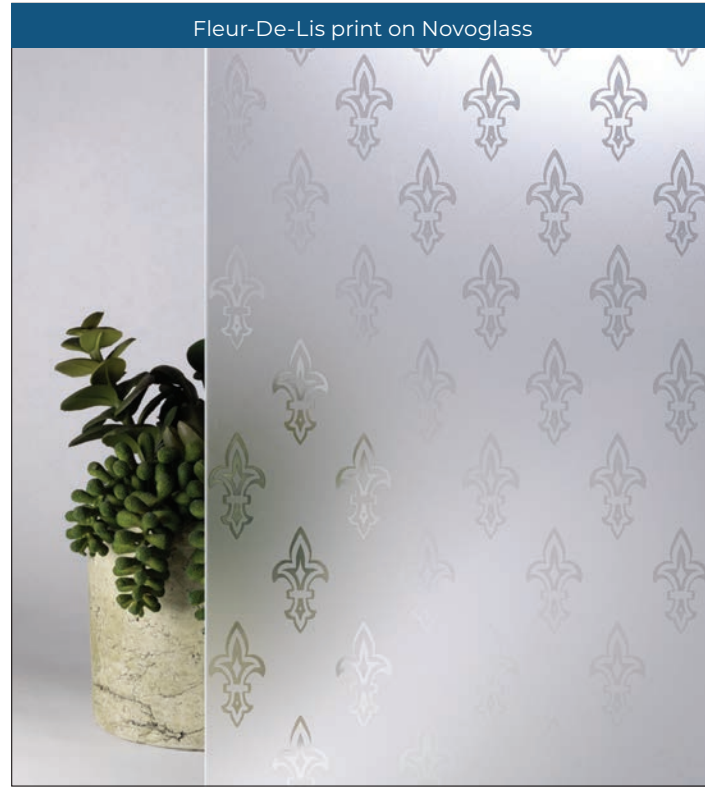

Bevel King is proud to offer a large variety of printed glass options through Hollander Digital Glass printing capabilities. Choose from the following options or follow the QR code to view many more options online.

Scan QR code to explore many more printed glass options online.