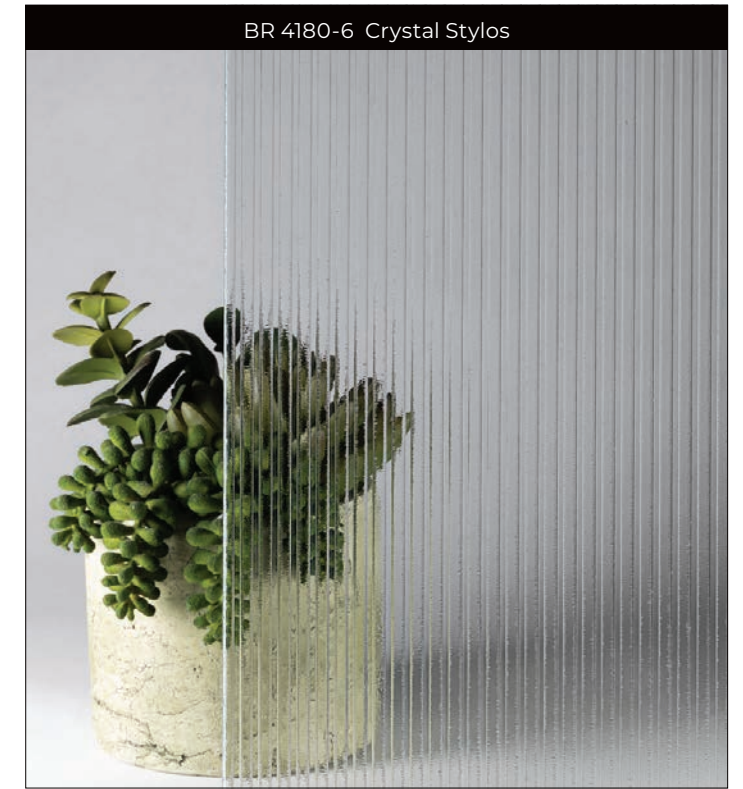

Glass Options

Scan QR code to explore many more glass options online