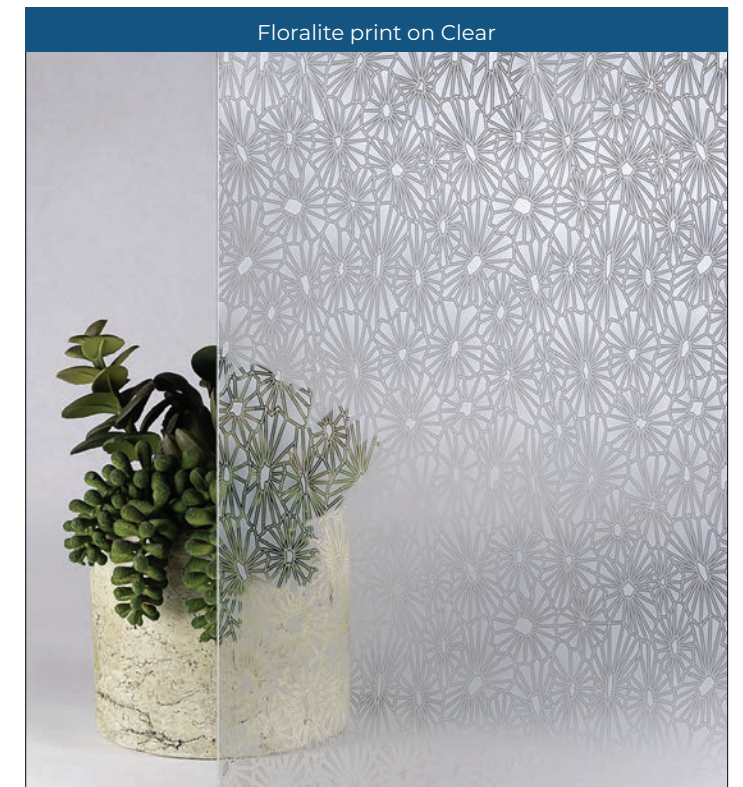

# Glass Options

Bevel King is proud to offer a large variety of pattern glass options through Hollander Specialty Glass. Choose from the following options or follow the QR code to view many more options online.

# Glass Options

Scan QR code to explore many more glass options online

Bevel King is proud to offer a large variety of printed glass options through Hollander Digital Glass printing capabilities. Choose from the following options or follow the QR code to view many more options online.