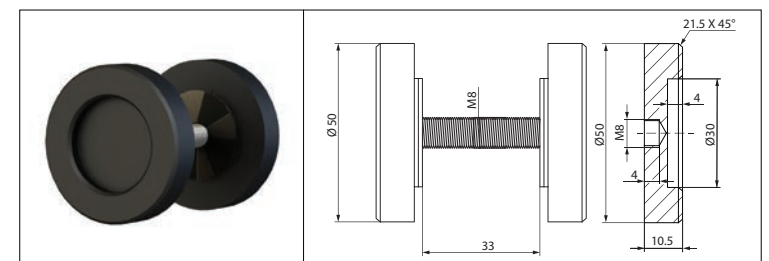

Door Knob

Measurement for wood door
Product ID# WDH TY2.071.068.30