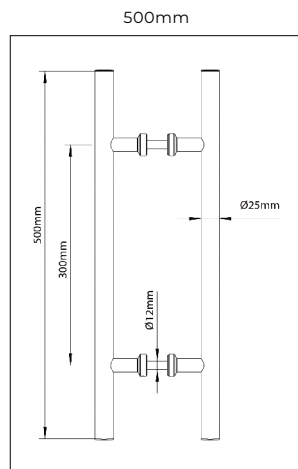

Glossy Black Handle  
23.622" (600mm)  
**Product ID# WDH TY2.070.030.30**

Stainless Steel Handle  
19.685" (500mm)  
**Product ID# WDH TY2.070.021.92**

Stainless Steel Handle  
23.622" (600mm)  
**Product ID# WDH TY2.070.030.92**