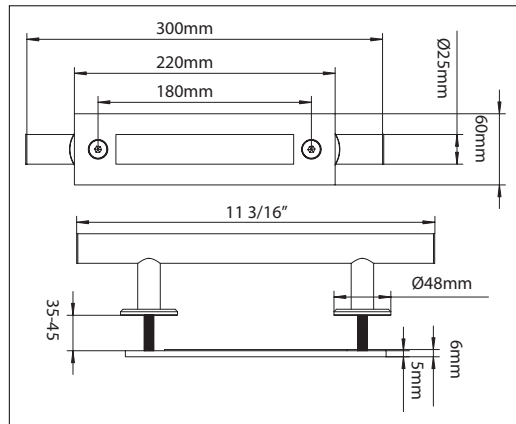

Handles

Double Handle
Sandblasted Black
Powder Coated Black
Product ID# WDH TY2.070.176SB

Double Handle
Glossy Black
Product ID# WDH TY2.070.176BG

Glossy Black