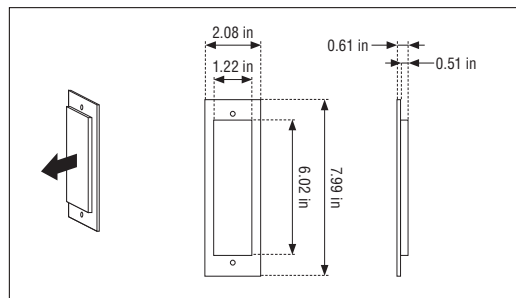

Handle 4
Powder Coated Black
Product id# WDH TY2.070.101PC
Glossy Black
Product ID# WDH TY2.070.101BG