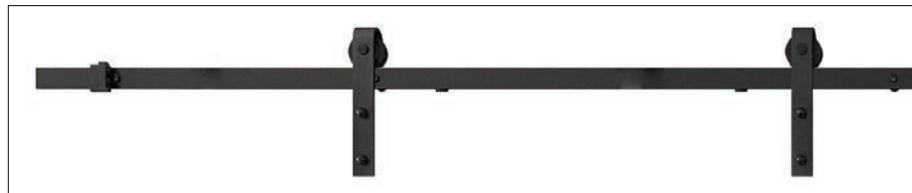

Glossy Black Standard Top Mount